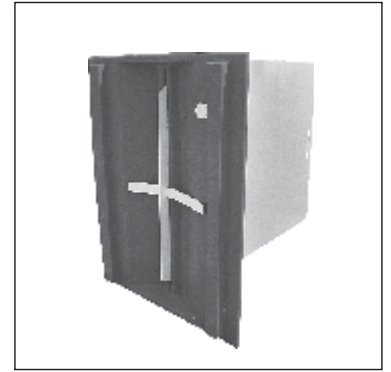

EXECUTIVE

Water weightable pavement sign base and PVC panels.

Interested? Please contact us:
Signsation Signs Limited, 84 Porana Road, PO Box 40 177, Glenfield, Auckland
Phone/fax: 0-9-443 4454 Mobile 0274 844 991 info@signsation.co.nz
www.signsation.co.nz

EXECUTIVE

- water weightable pavement signs.

The Executive pavement sign combines clean design lines and simple practical features such as a water weightable base, panel that secures into the base, a wide range of standard base colours and two different panel height options. Corporate logos can also be moulded into the base - ask for full details

Panel locks into place

Water weightable base

2 Panel size options

Shaped Panels and base logos

For full panel dimensions see Footpath Sign panel size sheet

Disclaimer: Brand identities depicted in this brochure are for illustration purposes only. It is not intended or implied the brand identities featured necessarily endorse or use these products.