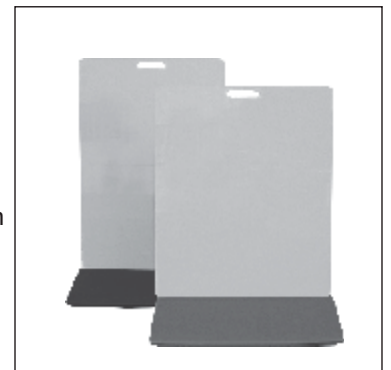

EXECUTIVE

- water weightable pavement signs.

The Executive pavement sign combines clean design lines and simple practical features such as a water weightable base, panel that secures into the base, a wide range of standard base colours and two different panel height options. Corporate logos can also be moulded into the base - ask for full details

Panel locks into place

Water weightable base

2 Panel size options

Shaped Panels and base logos

For full panel dimensions see Footpath Sign panel size sheet

Disclaimer: Brand identities depicted in this brochure are for illustration purposes only. It is not intended or implied the brand identities featured necessarily endorse or use these products.