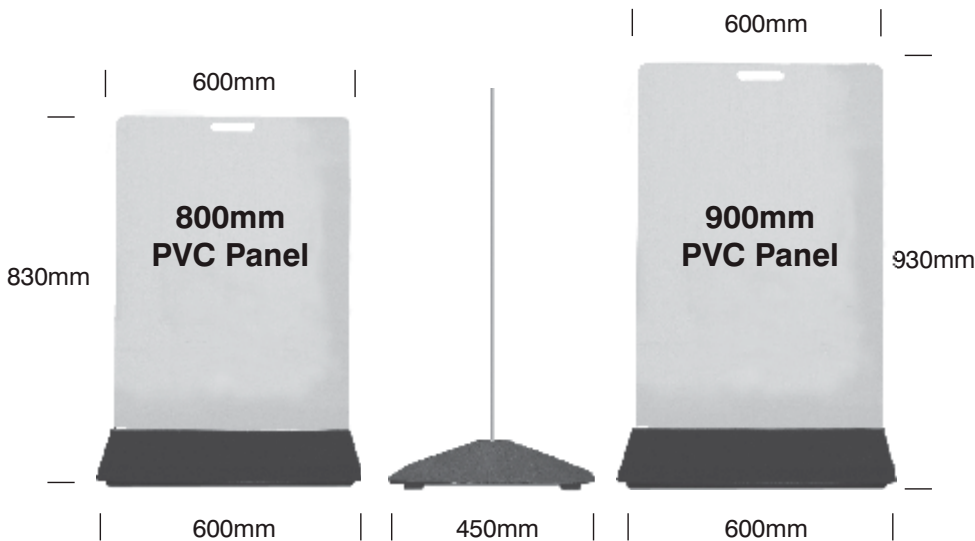

EXECUTIVE

- water weightable pavement signs.

The Executive pavement sign combines clean design lines and simple practical features such as a water weightable base, panel that secures into the base, a wide range of standard base colours and two different panel height options. Corporate logos can also be moulded into the base - ask for full details

Panel locks into place

Water weightable base

2 Panel size options

Shaped Panels and base logos

For full panel dimensions see Footpath Sign panel size sheet

Disclaimer: Brand identities depicted in this brochure are for illustration purposes only. It is not intended or implied the brand identities featured necessarily endorse or use these products.