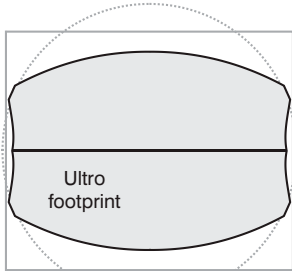

Corporate match colours and moulded in logos are also available on request.

CX9 aluminium panels are available in black, white, yellow, dark blue and metallic silver.

Smaller footprint than other bases

The Ulro base has a smaller footprint than other bases available meaning less pavement obstruction. The design of the base enables it to take up to 14kgs of water, giving a total base weight of up to 17kgs.