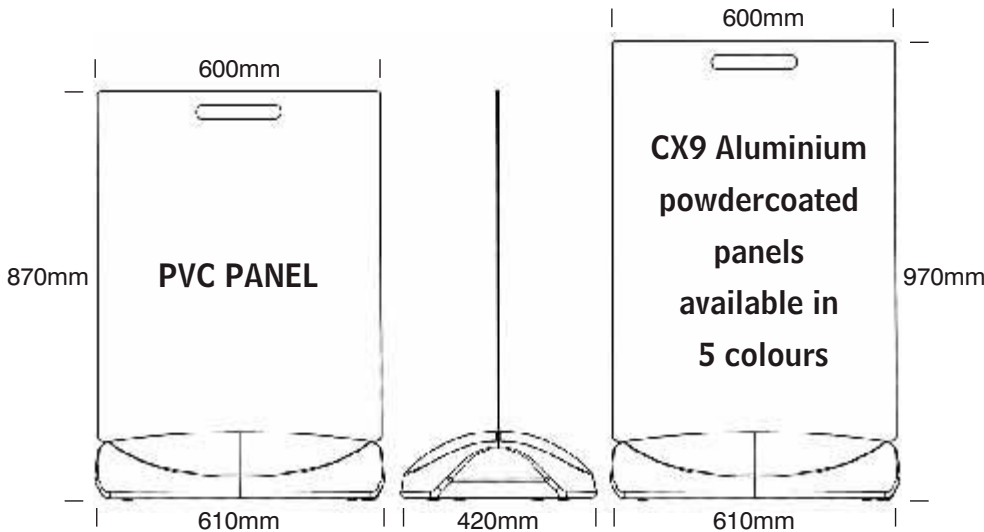

ULTRO

the ultimate pavement sign

The Ulro pavement sign combines many features to make it the ultimate pavement sign — wide range of base colours, option of PVC or aluminium powder-coated panels, water weightable base, unique panel locking system, wheel option and ultra modern design.

Corporate match colours and moulded in logos are also available on request.

CX9 aluminium panels are available in black, white, yellow, dark blue and metallic silver.

Smaller footprint than other bases

The Ulro base has a smaller footprint than other bases available meaning less pavement obstruction. The design of the base enables it to take up to 14kgs of water, giving a total base weight of up to 17kgs.