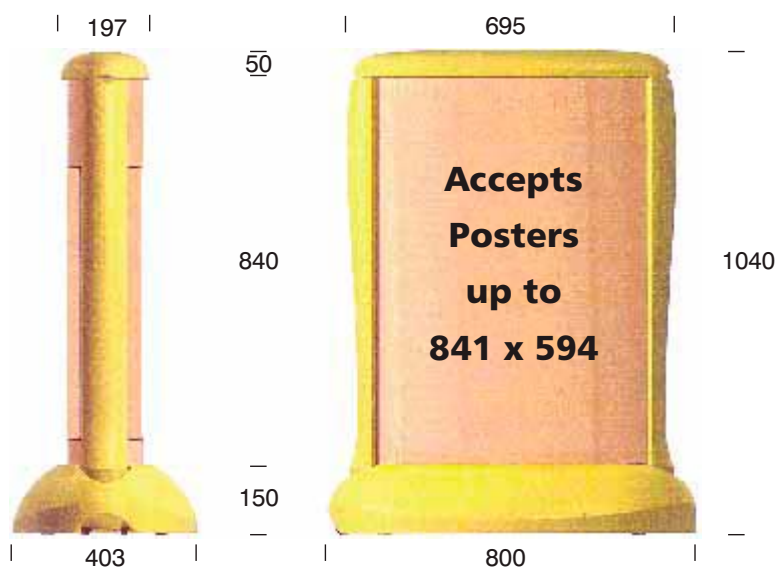

ZIVA a completely new message in under half a minute

The unique design of the ZIVA footpath sign allows you to display posters up to A1 size and then change them in seconds... no tools required. The ZIVA is weatherproof, lockable and wheels out to where you need it.

Changes Quickly

Lockable (Optional Extra)

Water Weighted Base

Wheels For Easy Positioning

Disclaimer: Brand identities depicted in this brochure are for illustration purposes only. It is not intended or implied the brand identities featured necessarily endorse or use ZIVA products.