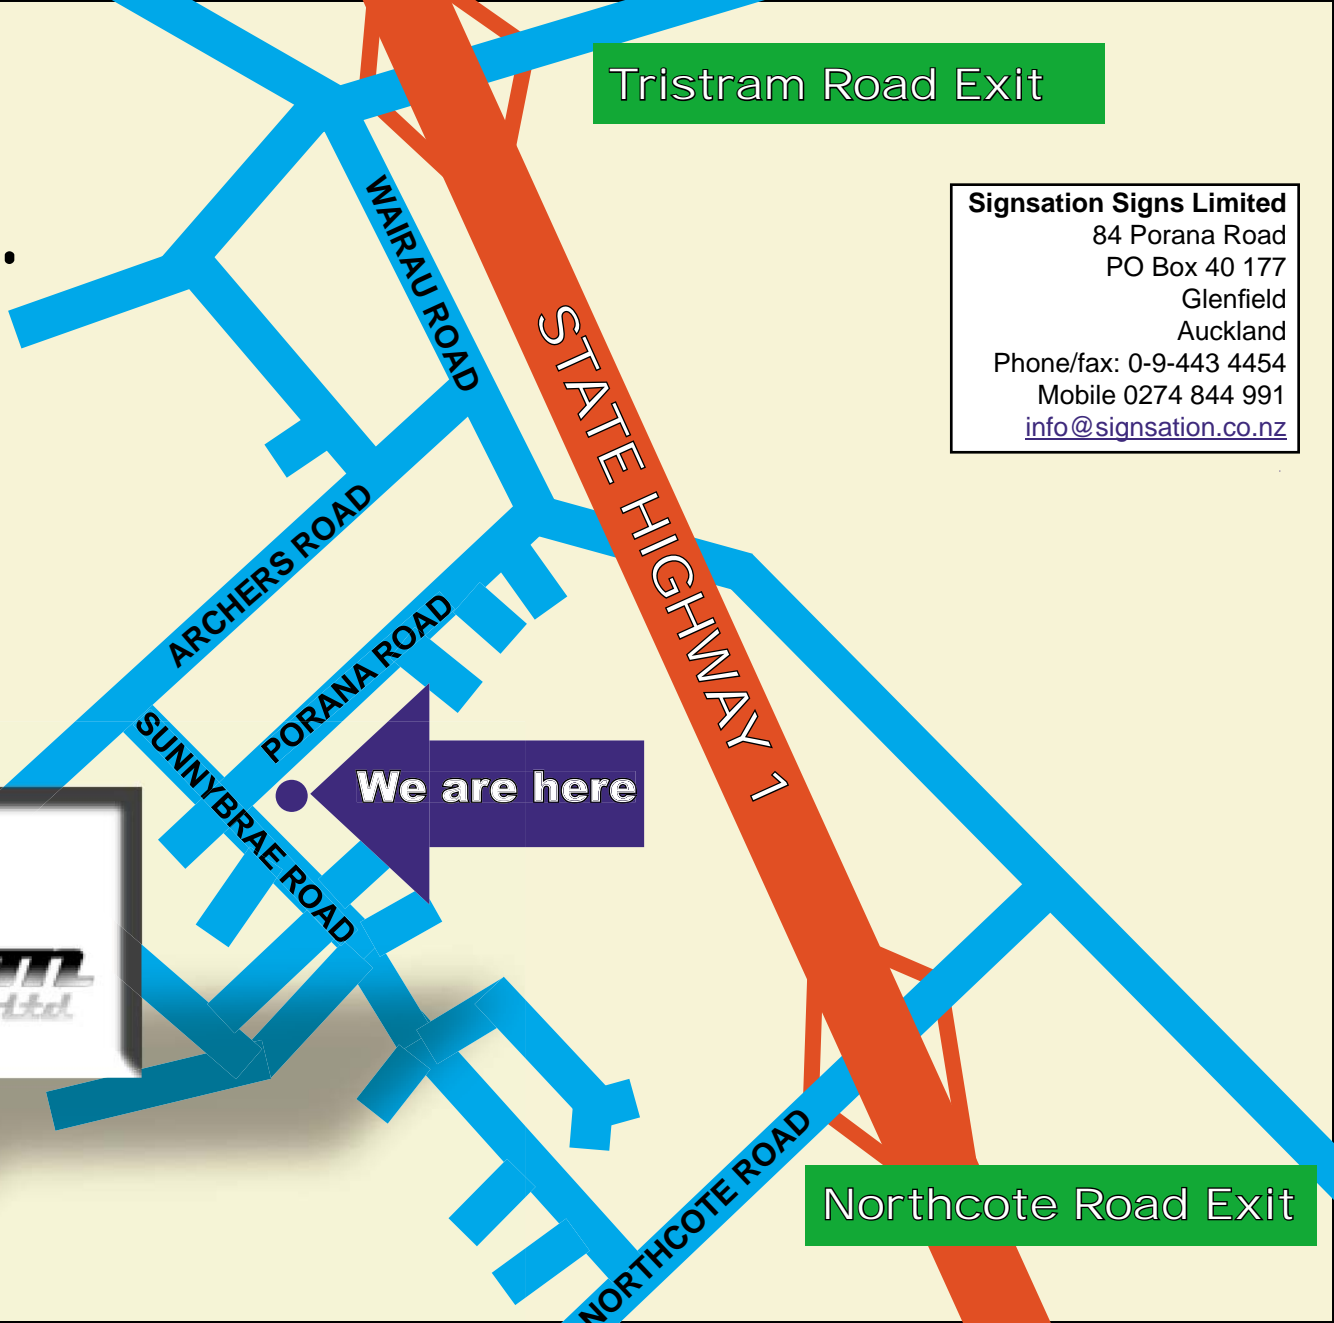

How to find us...

Tristram Road Exit

Signsation Signs Limited
84 Porana Road
PO Box 40 177
Glenfield
Auckland
Phone/fax: 0-9-443 4454
Mobile 0274 844 991
info@signsation.co.nz

We are here

Northcote Road Exit