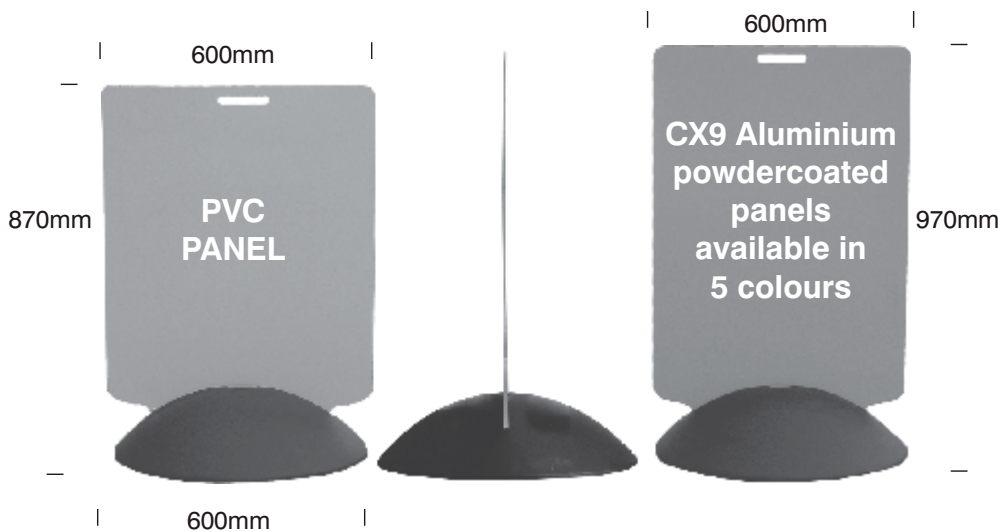

INFORMER - rugged, robust & simple pavement signs

The Informer footpath sign is simple yet rugged enough to withstand life on the street. Available in a wide range of base colours with two different size PVC panel options as well as powdercoated aluminium panels available in white, black, yellow, dark blue, and metallic silver. CX9 aluminium panels are all 900mm high giving an extra 100mm graphics area.

Option of PVC or aluminium powder coated panels

Water weightable base

Panel locks into place

Shaped panels

For full panel dimensions see Footpath Sign panel size sheet

Disclaimer: Brand identities depicted in this brochure are for illustration purposes only. It is not intended or implied the brand identities featured necessarily endorse or use these products.