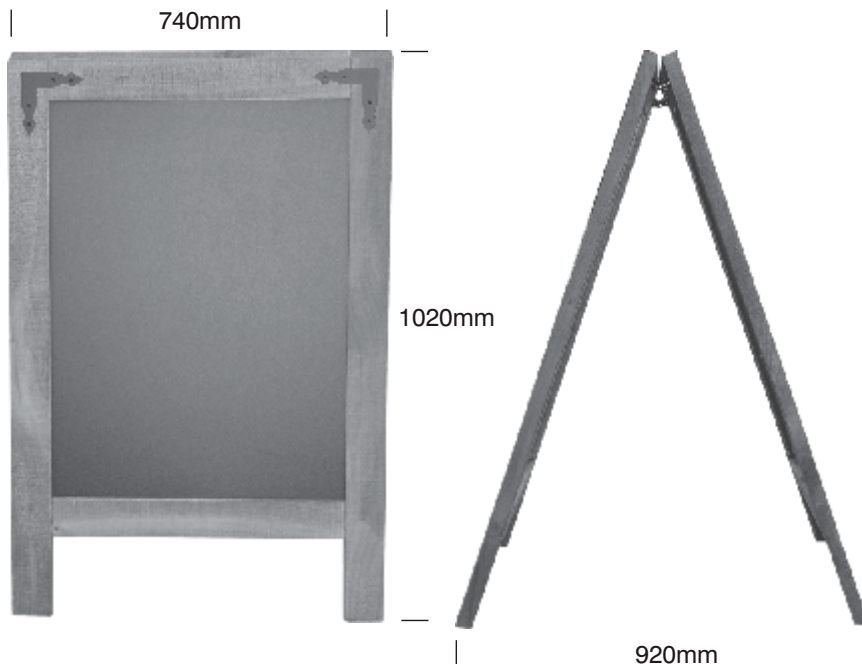

## - rustic, natural timber A Boards

Add rustic charm to your street advertising with a natural timber Pioneer A Board. The Pioneer comes with either chalkboard panels or the option of powdercoated panels in either black or white. Manufactured using non-rust hinges and oiled to preserve that natural timber look.

Rustic oiled finish

Non-rust hinges

Chalkboard Panels

Panels can be changed out

Disclaimer: Brand identities depicted in this brochure are for illustration purposes only. It is not intended or implied the brand identities featured necessarily endorse or use these products.