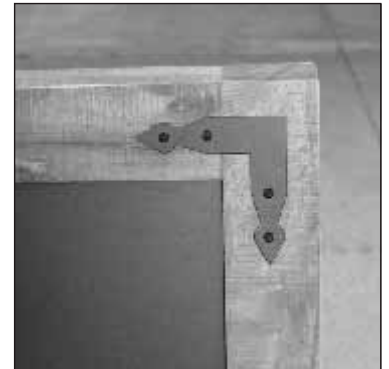

# PIONEER

Rustic timber A Boards available with powdercoated or blackboard panels.

Interested? Please contact us:  
Signsation Signs Limited, 84 Porana Road, PO Box 40 177, Glenfield, Auckland  
Phone/fax: 0-9-443 4454 Mobile 0274 844 991 info@signsation.co.nz  
www.signsation.co.nz

## - rustic, natural timber A Boards

Add rustic charm to your street advertising with a natural timber Pioneer A Board. The Pioneer comes with either chalkboard panels or the option of powdercoated panels in either black or white. Manufactured using non-rust hinges and oiled to preserve that natural timber look.